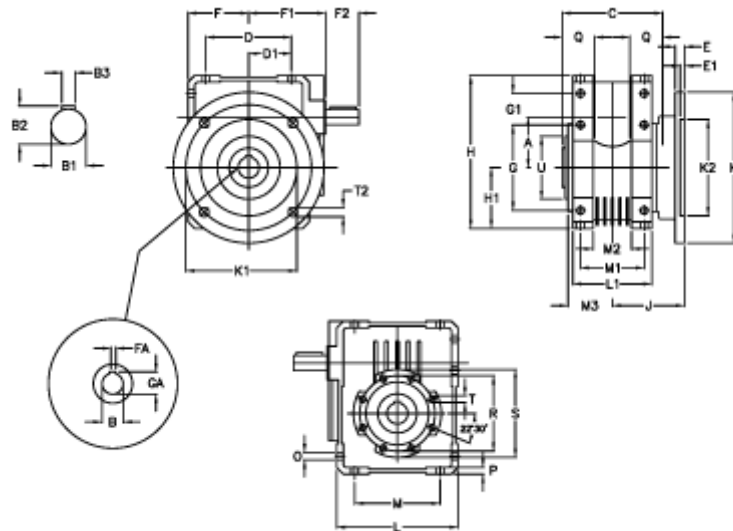

Article number: 3922110046500

Description: Worm gear with solid input shaft
W 110UFC1-46-HS unassembled

Measures

A = 110.10	Description = W110UFC-xx-P80 B5	G1 = 58.0	L = 250	Q = 45
B = 42	E = 20	GA = 45.3	L1 = 143	R = 165
B1 = 25	E1 = 12	H = 308.0	M = 184	S = 200
B2 = 28.0	F = 125.0	H1 = 125.0	M1 = 115	T = M12x19
B3 = 8	F1 = 157.0	J = 131.5	M2 = 69	T2 = 13.0
C = 155	F2 = 60	K = 280	M3 = 73.0	U = 130
D = 174.0	FA = 12	K1 = 230	O = 14.0	
D1 = 82.0	G = 184	K2 = 170	P = 14	